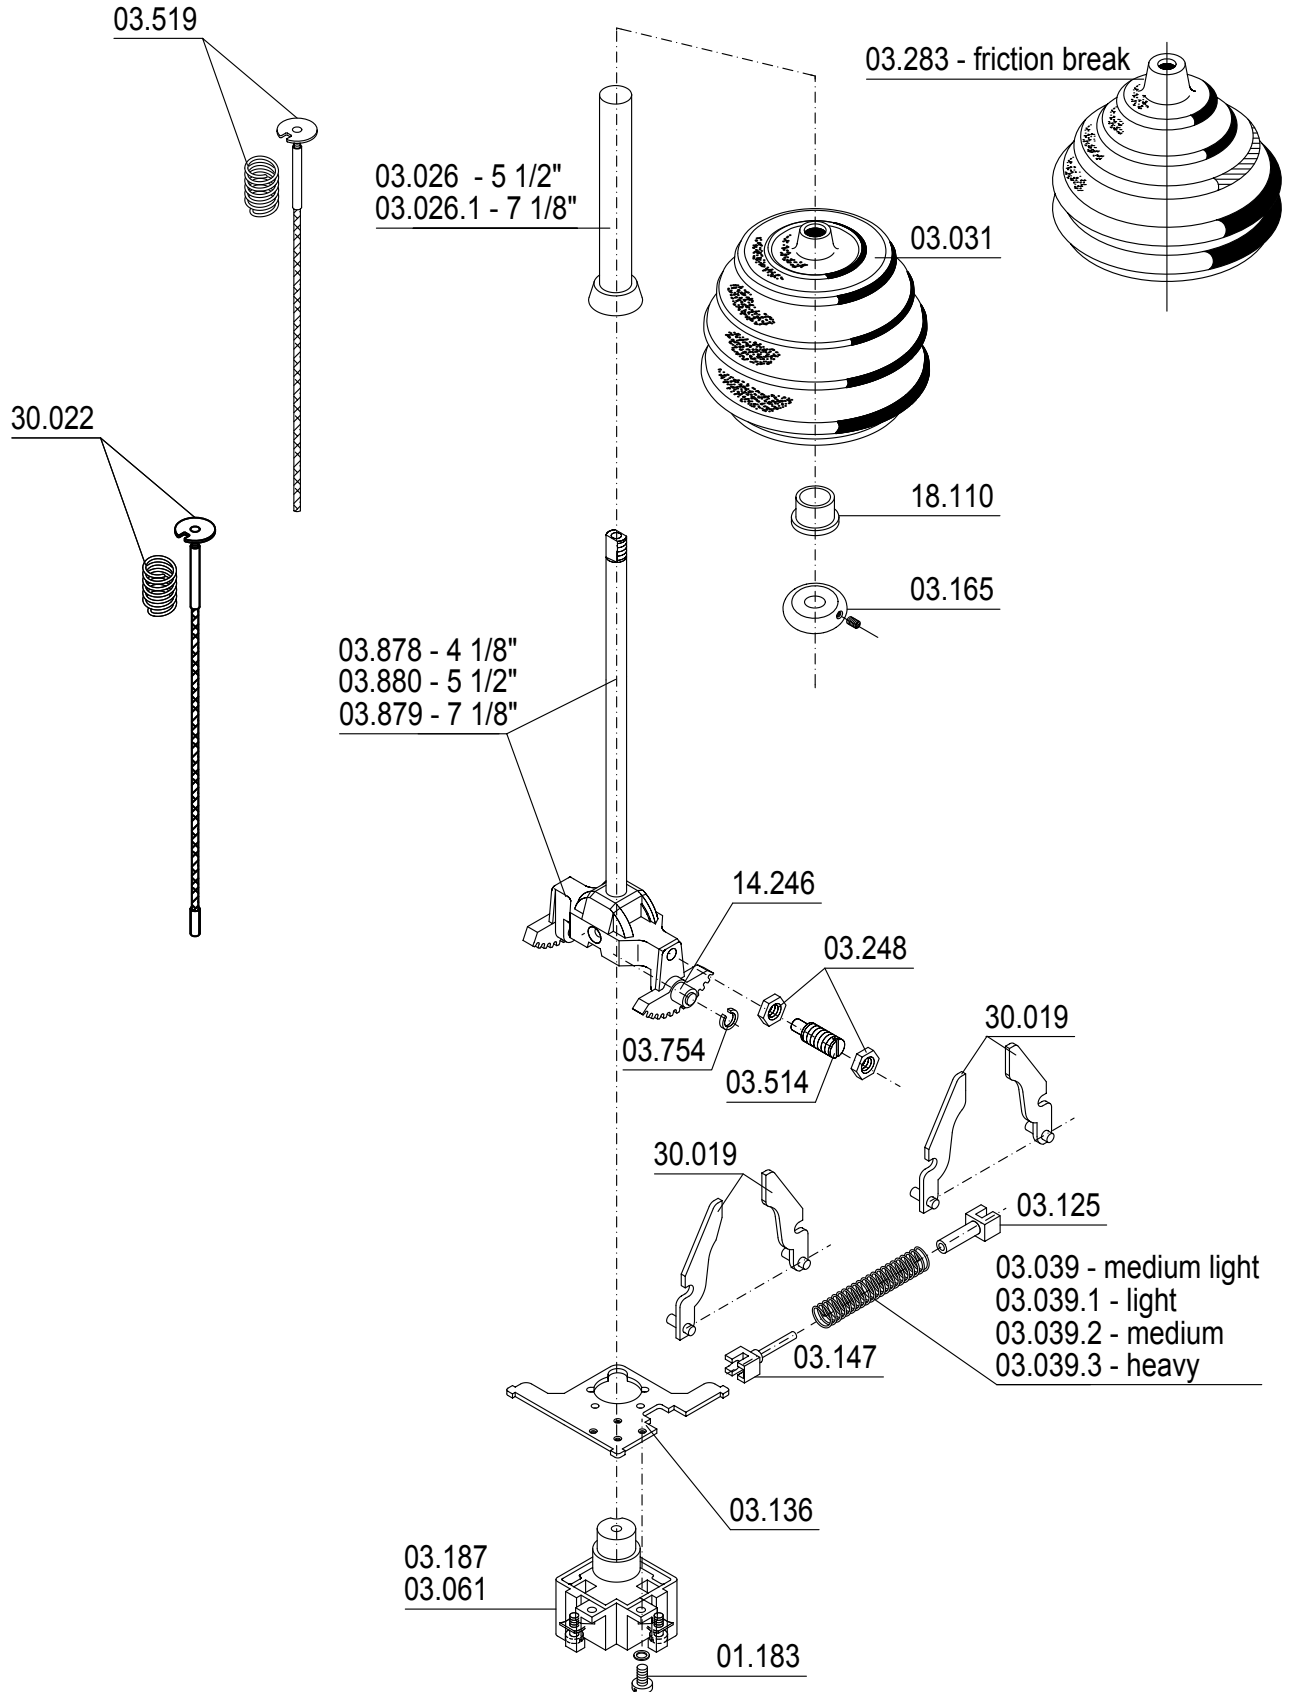

VNSO-E, VNSO-G SPARE PARTS SINGLE AXIS

J.R. MERRITT
CONTROLS, INC.

Stratford, CT • 1-800-333-5762 • www.jrmerritt.com