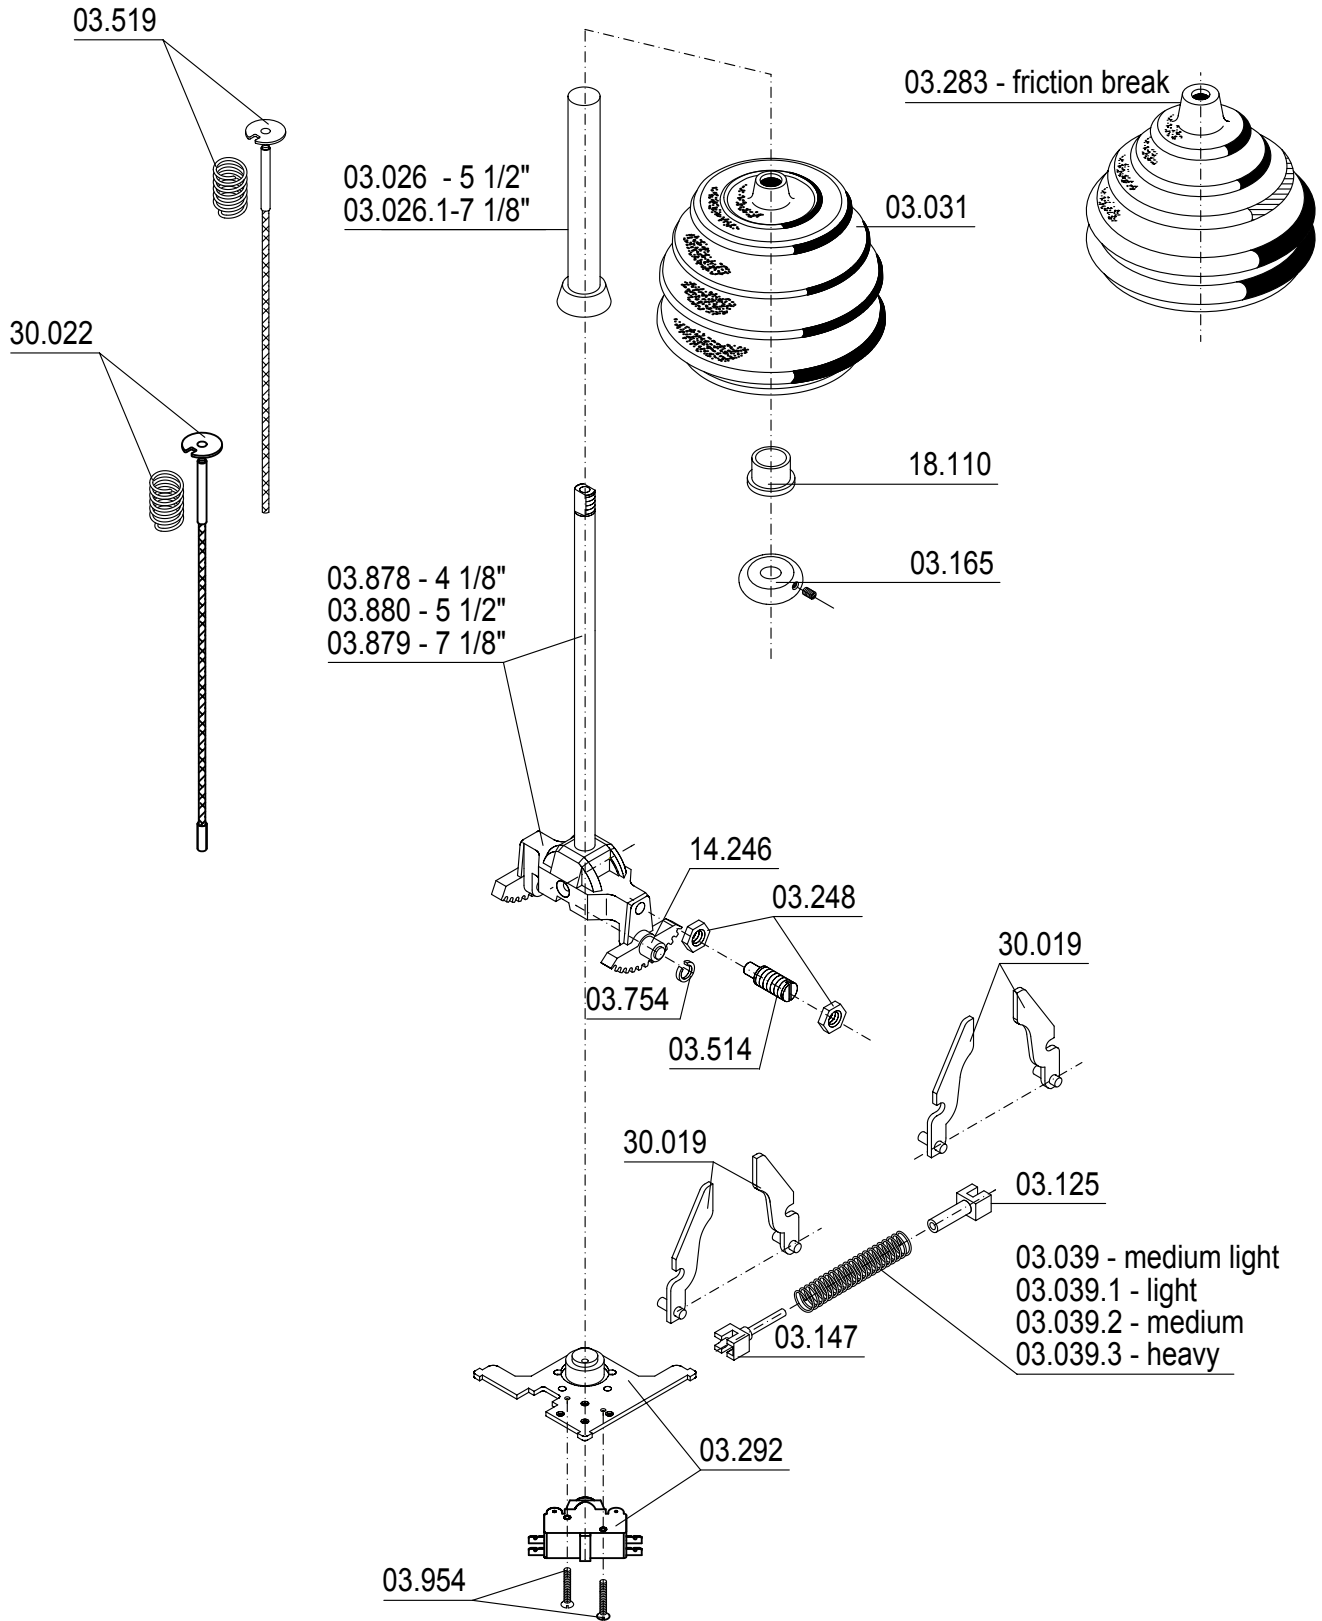

VNSO-A SPARE PARTS SINGLE AXIS