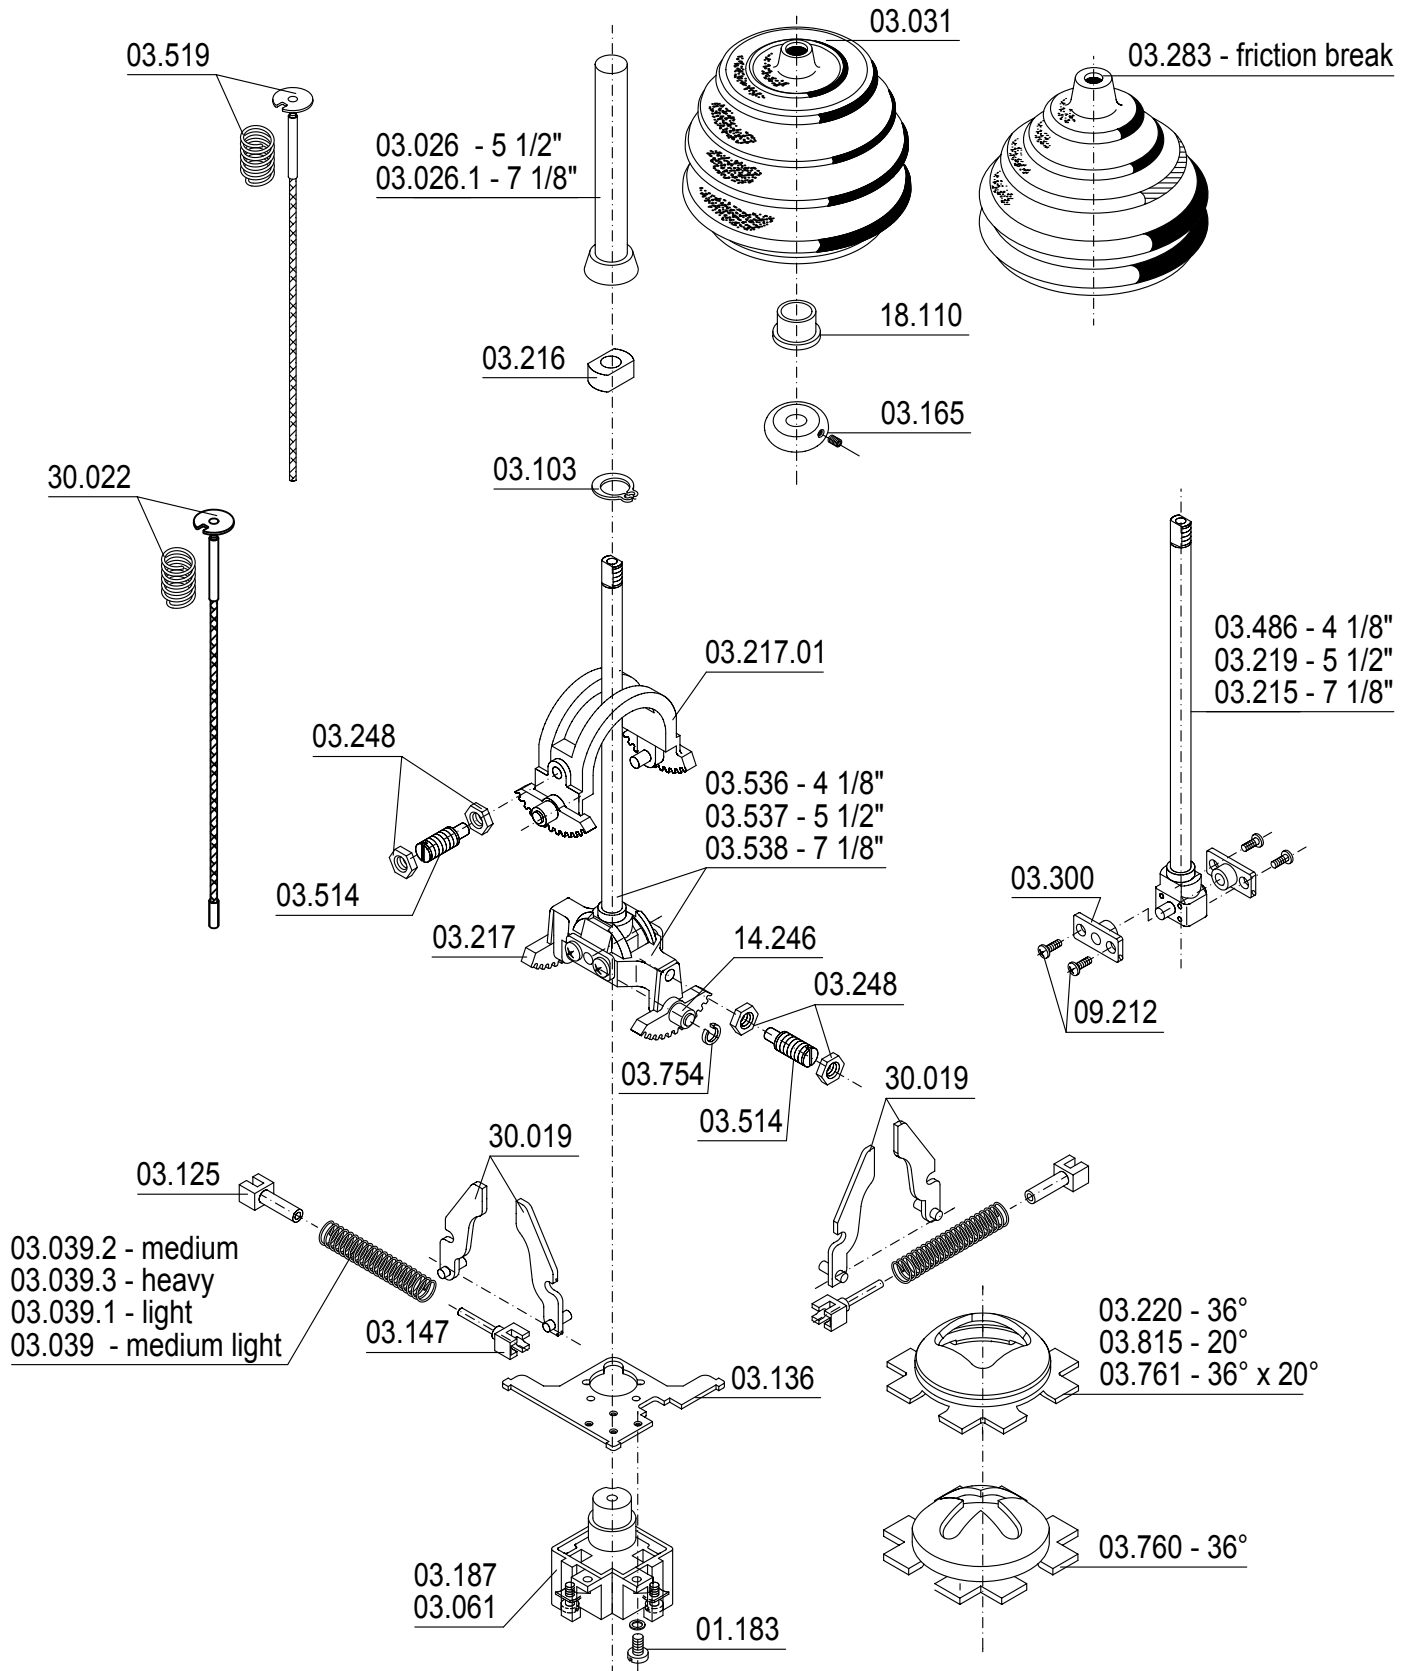

VNSO-H, VNSO-V SPARE PARTS DUAL AXIS

J.R. MERRITT
CONTROLS, INC.

Stratford, CT • 1-800-333-5762 • www.jrmerritt.com