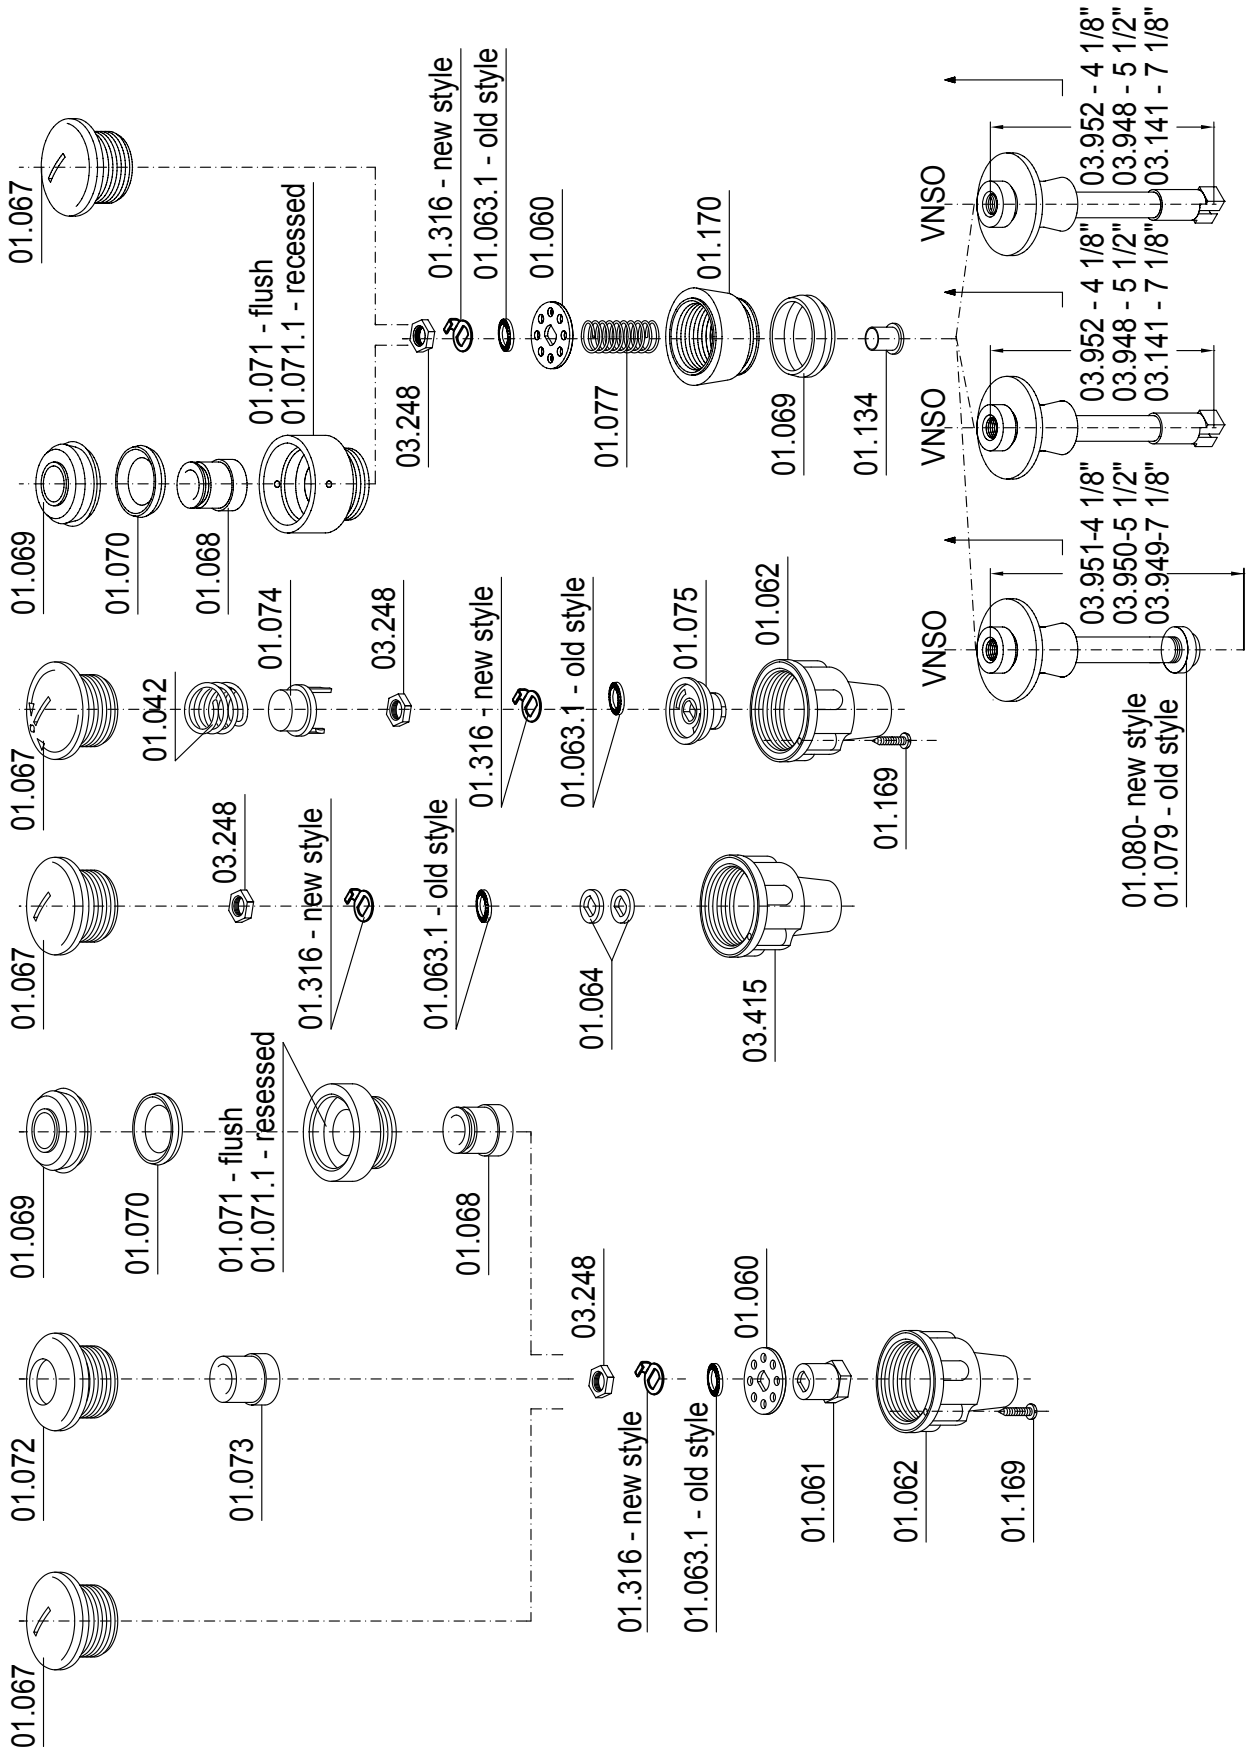

VNSO HANDLES SPARE PARTS

STANDARD WITHOUT PUSH BUTTON   **EXTENDED PUSH BUTTON**   **HD&HDV WATERPOOFF PUSH BUTTON**   **PUSH DOWN DEADMAN**   **TWIST**   **MECHANICAL INTERLOCK WITH HD OR HDV PUSH BUTTON**   **WITHOUT PUSH BUTTON**

J.R. MERRITT
CONTROLS, INC.

Stratford, CT • 1-800-333-5762 • www.jrmerritt.com

VNSO Spare Parts List

item_no	item_desc_1	item_desc_2
01.042	Spring, Twist	CSOZ5
01.060	Spacer, Handle	NSOES3B
01.061	Bushing, Handle	NSOES2
01.062	Cap, Lower Normal	NSOES41D
01.063	Nut, Jam	NSO34M M8x.75 mm
01.063.1	Washer, Rib M8	S8 (BAG/200)
01.064	Spacer, T VNSO	NSOES3BK
01.067	Cap, Normal ++	NSOES42
01.068	Actuator, HD ++	NSOES15M
01.069	Seal, Rubber HD Flush/Sealed++	NSOES42M
01.070	Ring, HD Brass sealing ++	NSOES42S
01.071	Cap, HD (Flush) ++	NSOES42-10 13281
01.071.1	Cap, HDV (recessed) ++	NSOES42-20 13282
01.072	Cap, H Pushbutton	NSOES42H A15.101.6845 R01
01.073	Actuator, H	NSOES15
01.074	Cap, Twist	NSOES41N
01.075	Adapter, Twist shaft	NSOES41T
01.077	Spring, Mech Interlock	CSOZ6
01.079	Collar, Operating-MI (oldstyle)	NSOESM1-40M10 X .75 Thread
01.080	Collar, Operating MI new ++	NSOESM1-40M10x1.0 thread
01.129	Screw, Slotted PH Machine	M3x4 DIN 85 (BAG/200)
01.134	Bushing, Boot MI (new)	V027ZA
01.169	Screw, Phillips PH Tapping	M2.9x16 DIN 7981C (BAG/100)
01.170	Handle, base, VNSO MI ++	NSO41K
01.183	Screw, Slotted CH Machine	M3.5x6 DIN 84 (BAG/100)
01.316	Washer, handle NSO (new style)	NSO ES106
03.002	Plate, Mounting Aluminum 96x96	NSO VO48R A10.101.7617 R02
03.003	Roller, Detent 10mm vi	NSO26-K10
03.003.1	Roller, Detent 12mm vi	NSO26-K12 Metal not plastic
03.003.2	Roller, Detent 14mm ++	NSO26-K14
03.004.1	Detent Wheel, Stl Hi-spd	NSO37-F3-2
03.004.4	Detent Wheel, Steel 4-0-4	NSO37-4 (13395)
03.004.5	Detent Wheel, Steel 6-0-6	NSO37-6 (13398)
03.004.6	Detent Wheel, Steel 7-0-7	NSO37-7
03.005.1	Spring, Detent Light 0.5	NSO25Z-0.5 ++
03.005.2	Spring, Detent Medium	NSO25Z-0.6 ++
03.005.3	Spring, Detent Heavy	NSO25Z-0.7 ++
03.006	Arm, Detent, Plastic, VNSO ++	with notch
03.008.1	Drum, Friction Brake	NSO26AB
03.008.2	Pads, Friction Brake	NSO26-PVpart of NSOKPL kit
03.008.4	Spring, Friction Brake	NSO25Z-0.9
03.009	Plate, Base Mtg clear zinc	A15.101.7078R1 A50.101.1302R08
03.010	Bolt, Assembly 2 blocks	M4x40 mm DIN 84 (BAG/100)
03.014	Gear, Horizontal V Drive	VO21M1 13787
03.016	Contact Block, Normal 2 pole	NSO53KB
03.018	Bolt, Assembly 1 block	M4x25 DIN 84 91460A176 100 pk
03.020	Bolt, Assembly 3 blocks	M4x55mm DIN 84 (BAG/200)
03.021	Bolt, Assembly 4 blocks	M4x70 mm DIN 84
03.026	Insulator, Shaft 5 1/2 ++	NSOES15-30
03.026.1	Insulator, Shaft 7 1/8 vi++	NSOES15-65
03.031	Boot, Rubber, Black, VO41N	VO41N replaces 03.031.1 ++