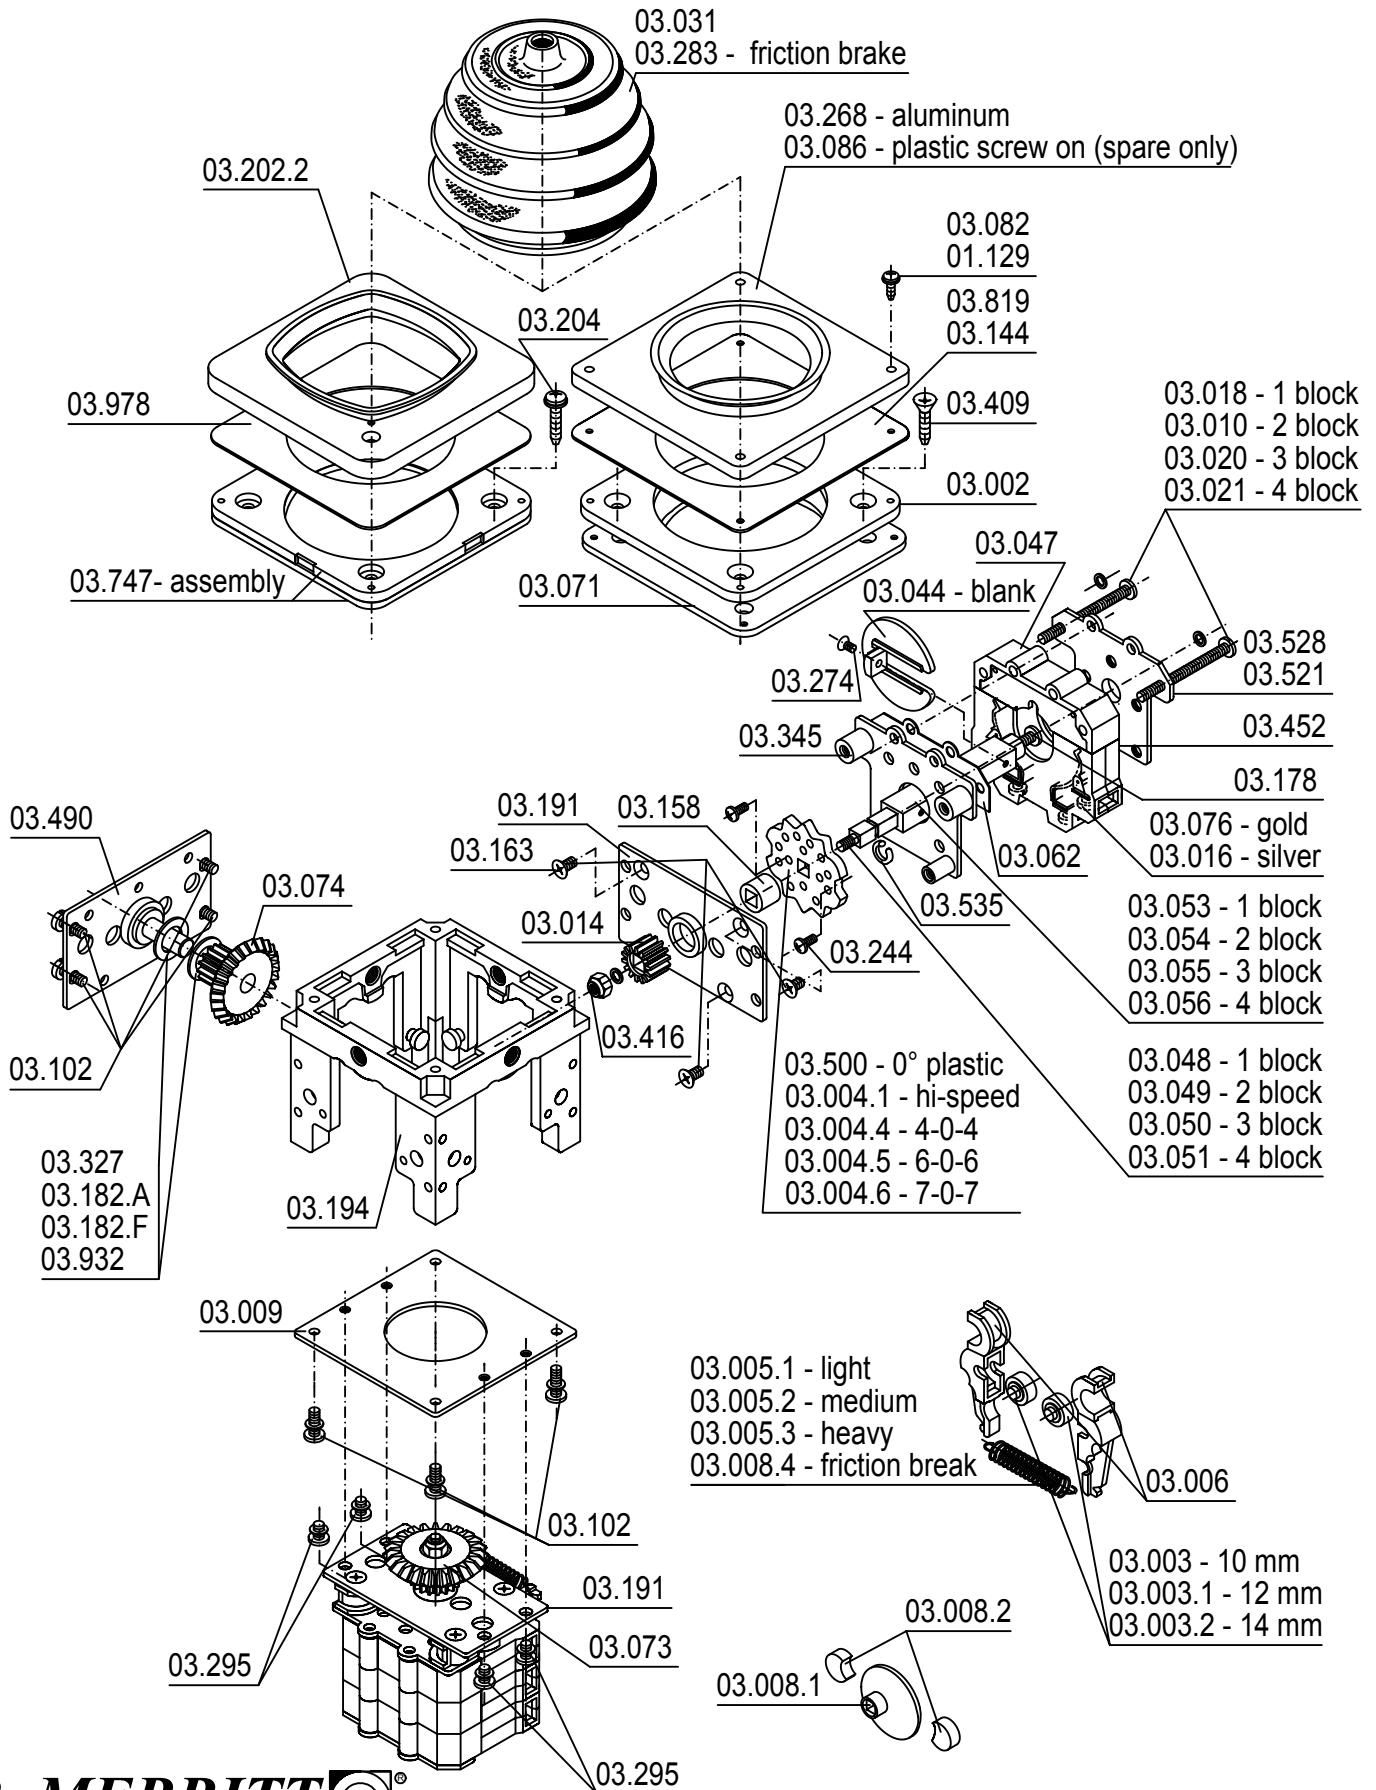

SPARE PARTS VNSO-A, VNSO-EA

J.R. MERRITT
CONTROLS, INC.

Stratford, CT • 1-800-333-5762 • www.jrmerritt.com