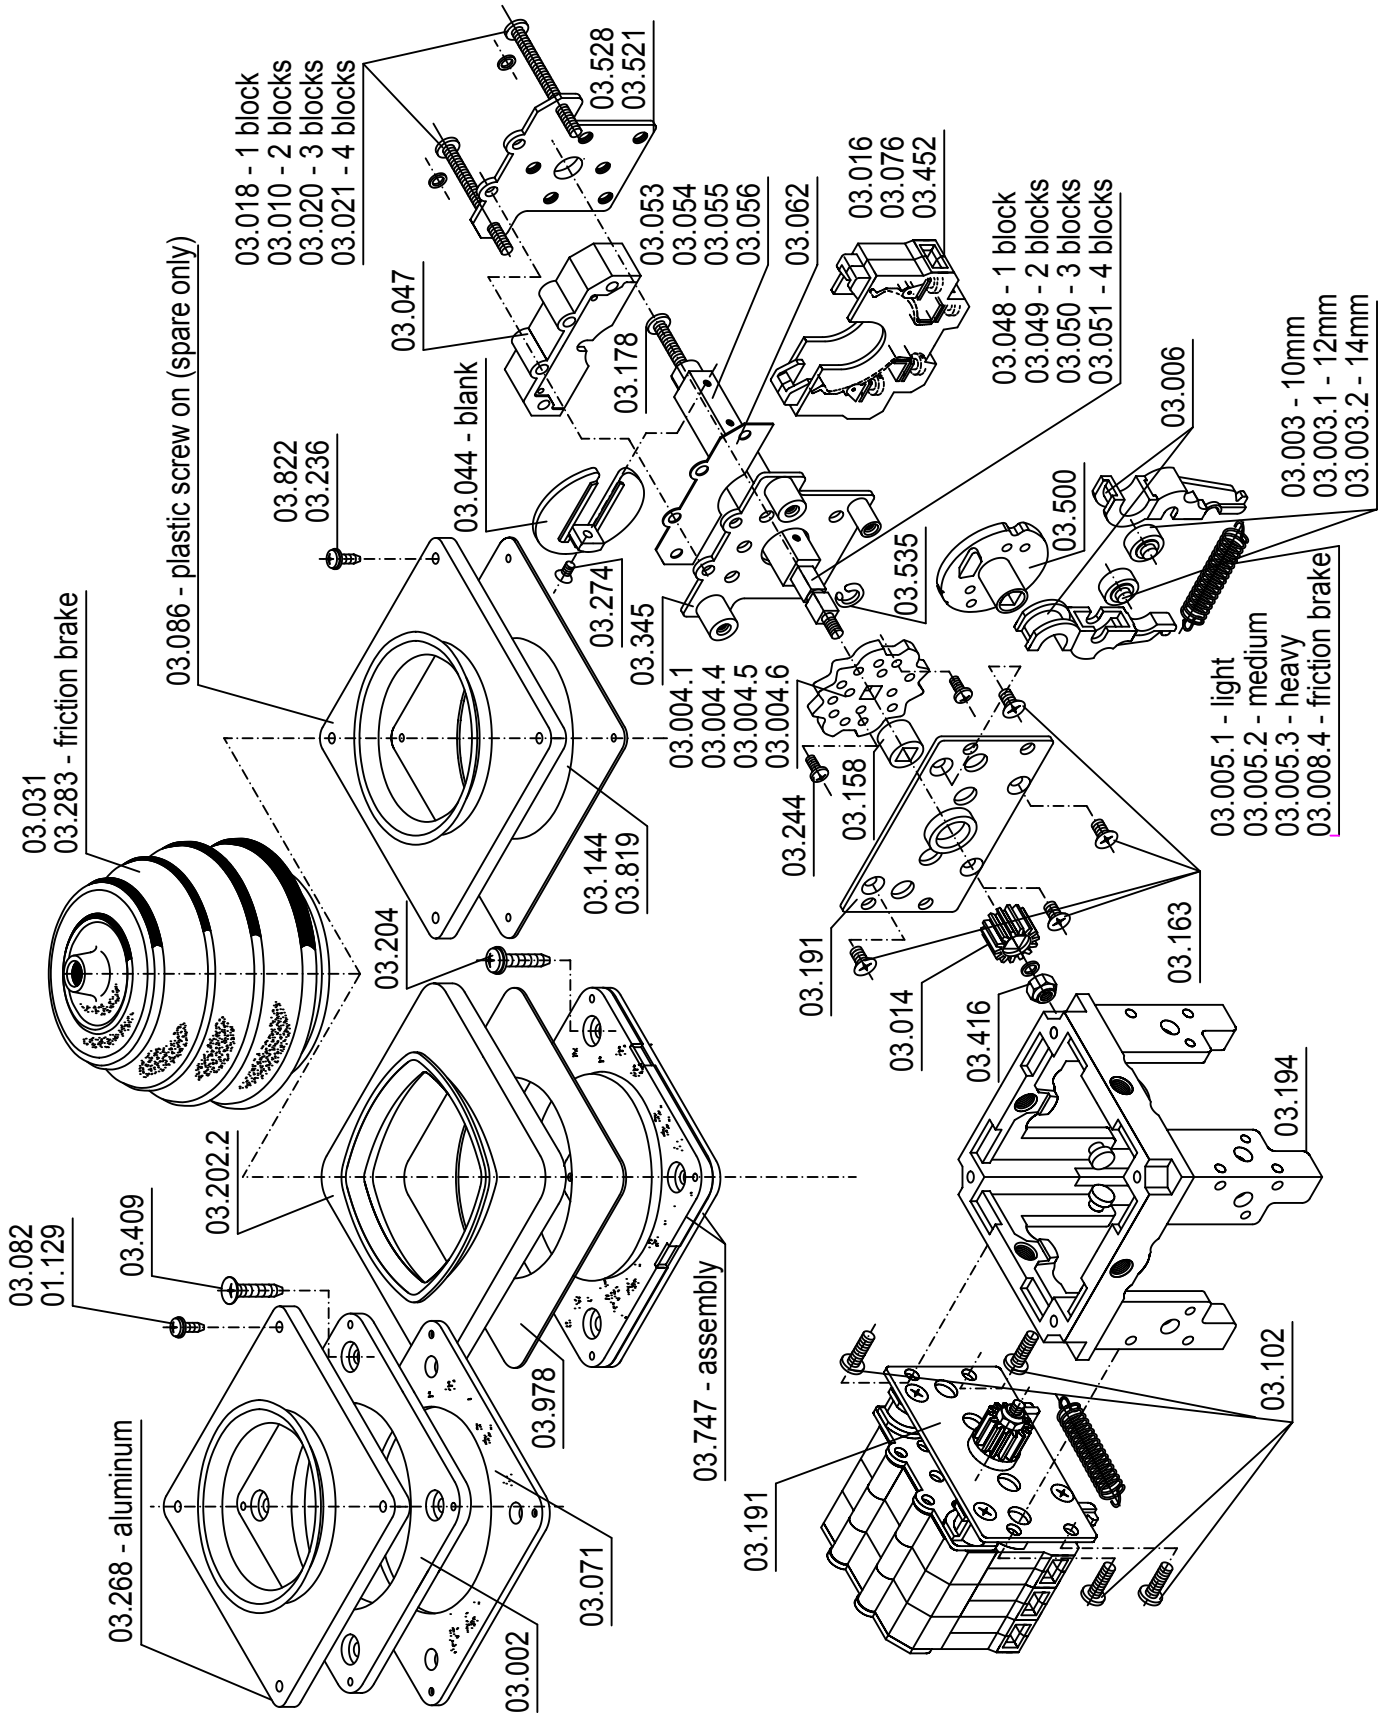

SPARE PARTS VNSO-E, VNSO-V

J.R. MERRITT
CONTROLS, INC.

Stratford, CT • 1-800-333-5762 • www.jrmerritt.com