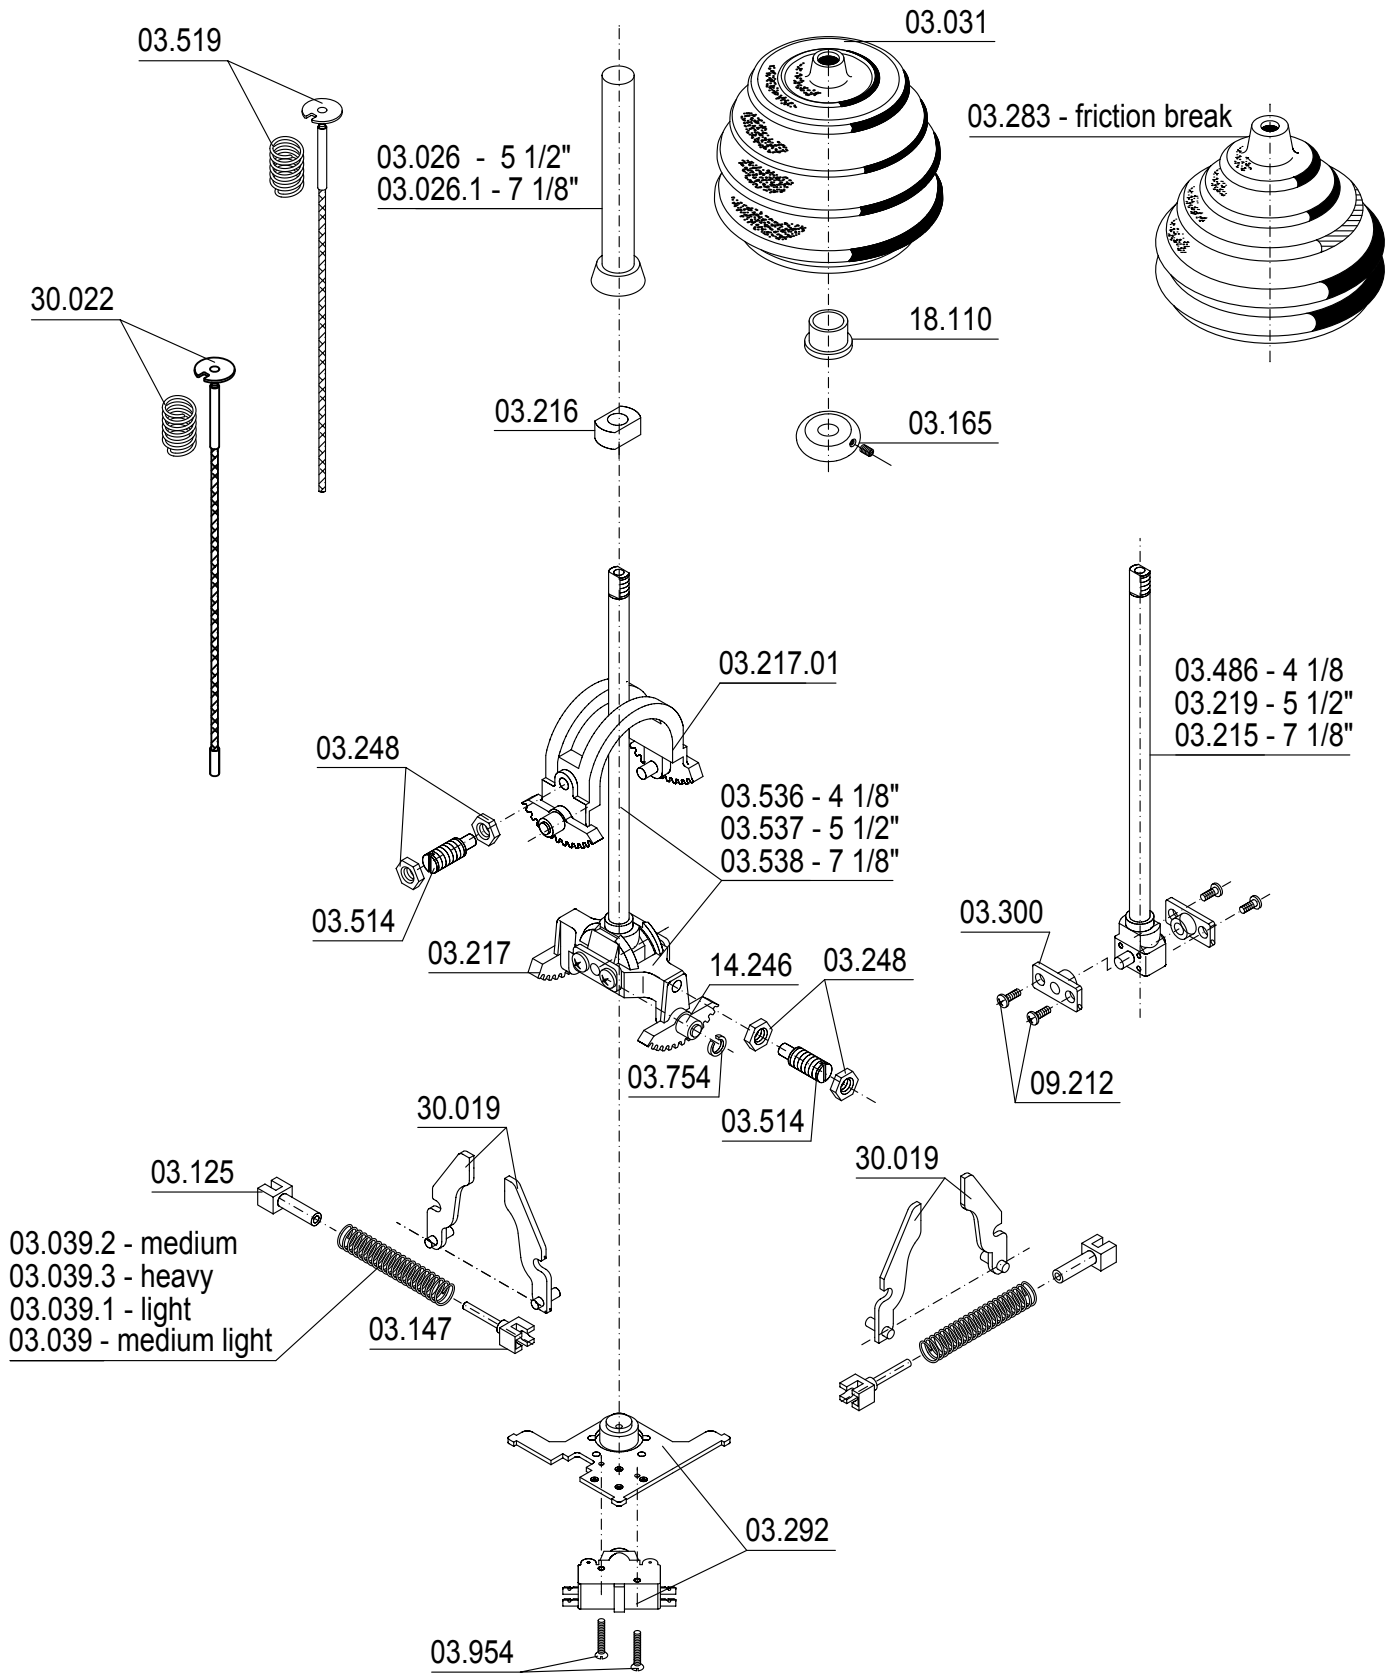

VNSO-EA SPARE PARTS DUAL AXIS